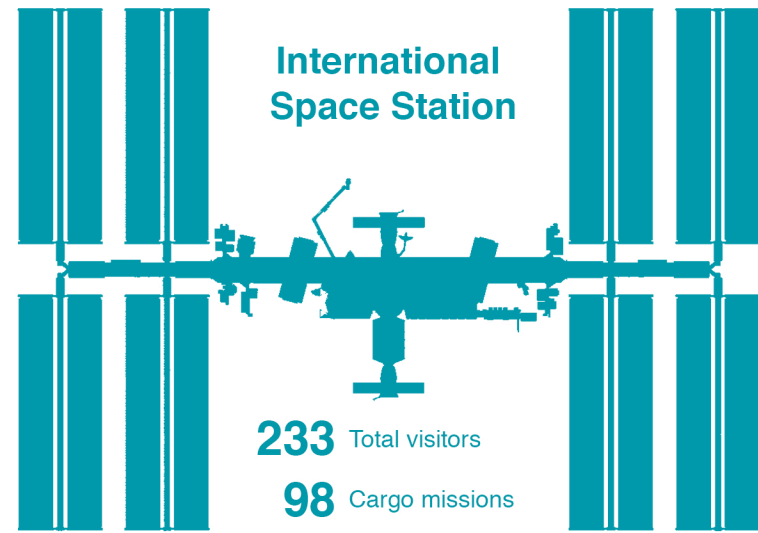

Human Orbital Spaceflight Statistics

As of December 3, 2018

Mir

- 137 Total visitors
- 64 Cargo missions
- 39 Crewed missions

Salyut (4) and Almaz (2)

- 39 Total visitors
- 25 Cargo missions
- 18 Crewed missions

Tiangong (2)

- 8 Total visitors
- 1 Cargo missions
- 3 Crewed missions

318 Crewed Orbital Launches

1,319 Number of Occupants Launched into Orbit

	Vostok	Mercury	Voskhod	Gemini	Apollo*	Soyuz**	Space Shuttle	Shenzhou
Total Launches	6	4	2	10	15	140	135	6
Total Occupants Launched	6	4	5	20	45	373	852	14
Notes	Crewed flights took place from 1961 to 1964, beginning with Yuri Gagarin's flight on April 12, 1961.	Crewed orbital flights took place from 1962 to 1963.	Crewed flights took place from 1964 to 1965. First multiple crew and first space walk conducted during this program.	Crewed flights took place from 1965 to 1966. Purpose was to develop long duration flight, rendezvous, and space walks in support of the Apollo Program.	Crewed Apollo missions took place from 1968 to 1972. Three Skylab missions took place in 1973. One Apollo-Soyuz Test Project flight took place in 1975.	Crewed flights began in 1967 and continue to this day. Soyuz 18A and Soyuz MS-10 were aborted during launch with no casualties. The Soyuz is expected to remain in service well into the 2020s.	Missions took place from 1981 to 2011, conducted by <i>Columbia</i> (28), <i>Challenger</i> (10), <i>Discovery</i> (39), <i>Atlantis</i> (33), and <i>Endeavour</i> (25). Some occupants have flown multiple times on the Shuttle.	Crewed flights began in 2003 and continue to this day.

** Soyuz missions employed the Soyuz 11A511 (1966-1975), Soyuz U (1973-2017), Soyuz U2 (1982-1995), Soyuz FG (2001-present), and Soyuz 2 (2006-present).