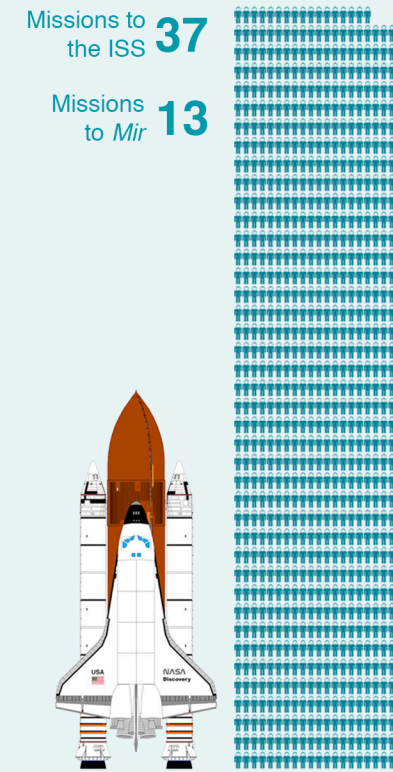

Human Orbital Spaceflight Statistics

As of December 3, 2018

Mir

- 137 Total visitors
- 64 Cargo missions
- 39 Crewed missions

Salyut (4) and Almaz (2)

- 39 Total visitors
- 25 Cargo missions
- 18 Crewed missions

Tiangong (2)

- 8 Total visitors
- 1 Cargo missions
- 3 Crewed missions

318 Crewed Orbital Launches

1,319 Number of Occupants Launched into Orbit

	Vostok	Mercury	Voskhod	Gemini	Apollo*	Soyuz**	Space Shuttle	Shenzhou
Total Launches	6	4	2	10	15	140	135	6
Total Occupants Launched	6	4	5	20	45	373	852	14
Notes	Crewed flights took place from 1961 to 1964, beginning with Yuri Gagarin's flight on April 12, 1961.	Crewed orbital flights took place from 1962 to 1963.	Crewed flights took place from 1964 to 1965. First multiple crew and first space walk conducted during this program.	Crewed flights took place from 1965 to 1966. Purpose was to develop long duration flight, rendezvous, and space walks in support of the Apollo Program.	Crewed Apollo missions took place from 1968 to 1972. Three Skylab missions took place in 1973. One Apollo-Soyuz Test Project flight took place in 1975.	Crewed flights began in 1967 and continue to this day. Soyuz 18A and Soyuz MS-10 were aborted during launch with no casualties. The Soyuz is expected to remain in service well into the 2020s.	Missions took place from 1981 to 2011, conducted by <i>Columbia</i> (28), <i>Challenger</i> (10), <i>Discovery</i> (39), <i>Atlantis</i> (33), and <i>Endeavour</i> (25). Some occupants have flown multiple times on the Shuttle.	Crewed flights began in 2003 and continue to this day.

** Soyuz missions employed the Soyuz 11A511 (1966-1975), Soyuz U (1973-2017), Soyuz U2 (1982-1995), Soyuz FG (2001-present), and Soyuz 2 (2006-present).