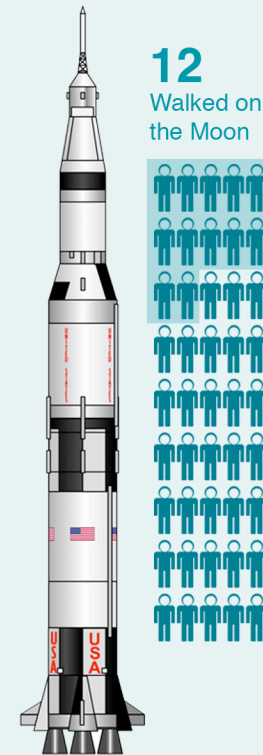

Human Orbital Spaceflight Statistics

As of December 3, 2018

Mir

- 137 Total visitors
- 64 Cargo missions
- 39 Crewed missions

Salyut (4) and Almaz (2)

- 39 Total visitors
- 25 Cargo missions
- 18 Crewed missions

Tiangong (2)

- 8 Total visitors
- 1 Cargo missions
- 3 Crewed missions

318 Crewed Orbital Launches

1,319 Number of Occupants Launched into Orbit

	Vostok	Mercury	Voskhod	Gemini	Apollo*	Soyuz**	Space Shuttle	Shenzhou
Total Launches	6	4	2	10	15	140	135	6
Total Occupants Launched	6	4	5	20	45	373	852	14
Notes	Crewed flights took place from 1961 to 1964, beginning with Yuri Gagarin's flight on April 12, 1961.	Crewed orbital flights took place from 1962 to 1963.	Crewed flights took place from 1964 to 1965. First multiple crew and first space walk conducted during this program.	Crewed flights took place from 1965 to 1966. Purpose was to develop long duration flight, rendezvous, and space walks in support of the Apollo Program.	Crewed Apollo missions took place from 1968 to 1972. Three Skylab missions took place in 1973. One Apollo-Soyuz Test Project flight took place in 1975.	Crewed flights began in 1967 and continue to this day. Soyuz 18A and Soyuz MS-10 were aborted during launch with no casualties. The Soyuz is expected to remain in service well into the 2020s.	Missions took place from 1981 to 2011, conducted by <i>Columbia</i> (28), <i>Challenger</i> (10), <i>Discovery</i> (39), <i>Atlantis</i> (33), and <i>Endeavour</i> (25). Some occupants have flown multiple times on the Shuttle.	Crewed flights began in 2003 and continue to this day.